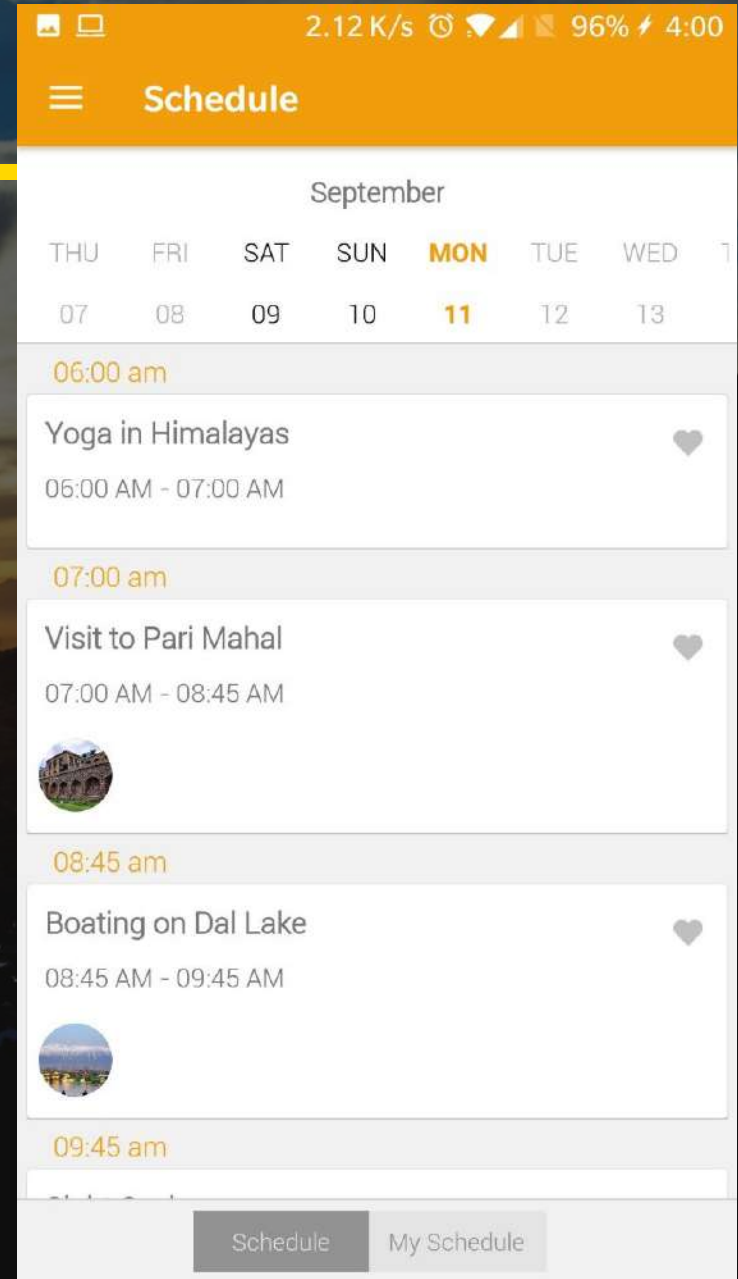

*Explore India
as never before*

HUBILO

Image for reference

HELP SCREENS

Instruction Images designed to help the user to navigate the application

EVENT INFO

- Basic Details of the Event with an overall write-up
- A help button
- Basic Notifications Panel
- Cover Image to change as per state
- Can Incorporate respective branding of the state tourism board etc

ITINERARY

- Detailed itinerary for the users to refer to throughout the journey
- Each stop shall be marked and a small write up of the stop will be added
- Each stop will also be linked to the relevant destination or Attraction